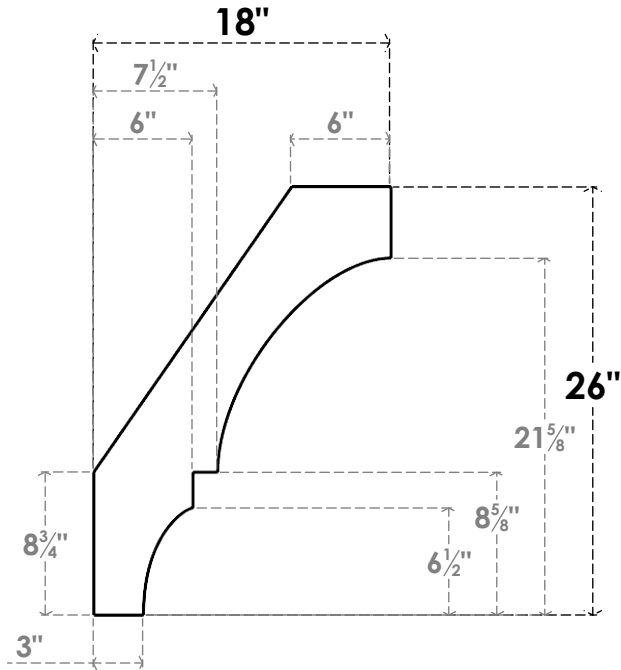

ITEM NUMBER: BRCPC035X18000X26000BOA

3 1/2"W X 18"D X 26"H BALBOA ARCHITECTURAL GRADE PVC CLOSED KNEE BRACE

SIDE PROFILE

FRONT PROFILE

ISOMETRIC

EKENA MILLWORK
2300 WEST MAIN ST.
CLARKSVILLE, TX 75426
TOLL FREE: 866-607-0453
WWW.EKENAMILLWORK.COM