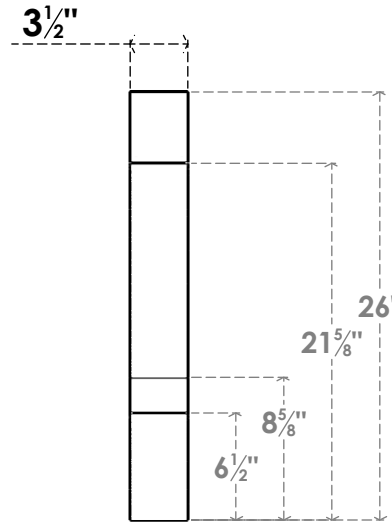

ITEM NUMBER: BRCPC035X18000X26000BOA

3 1/2"W X 18"D X 26"H BALBOA ARCHITECTURAL GRADE PVC CLOSED KNEE BRACE

SIDE PROFILE

FRONT PROFILE

ISOMETRIC

EKENA MILLWORK
2300 WEST MAIN ST.
CLARKSVILLE, TX 75426
TOLL FREE: 866-607-0453
WWW.EKENAMILLWORK.COM

NOTES

1. INSTALLATION TO BE COMPLETED IN ACCORDANCE WITH MANUFACTURER'S SPECIFICATIONS.
2. DRAWING MAY NOT BE TO SCALE
3. THIS DRAWING IS INTENDED FOR DESIGN AND PLANNING PURPOSES ONLY.
4. ALL INFORMATION CONTAINED HEREIN WAS CURRENT AT THE TIME OF DEVELOPMENT BUT MUST BE REVIEWED AND APPROVED BY THE PRODUCT MANUFACTURER TO BE CONSIDERED ACCURATE.
5. ARCHITECTURAL GRADE PVC PRODUCTS ARE MADE FROM EXPANDED CELLULAR PVC AND COME NATURALLY WHITE BUT MAY BE PAINTED